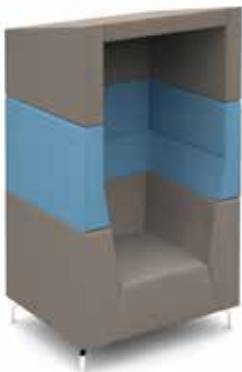

## ALBAN02-HIGH

High back two seater sofa with chrome legs

Width 1700 • Depth 800 • Height 1250

Fabric bands

A	B	C	D	E	F
£1575	£1785	£1995	£2205	£2520	£3045

## ALBAN03-HIGH

High back three seater sofa with chrome legs

Width 2050 • Depth 800 • Height 1250

Fabric bands

A	B	C	D	E	F
£1890	£2100	£2310	£2520	£2835	£3570