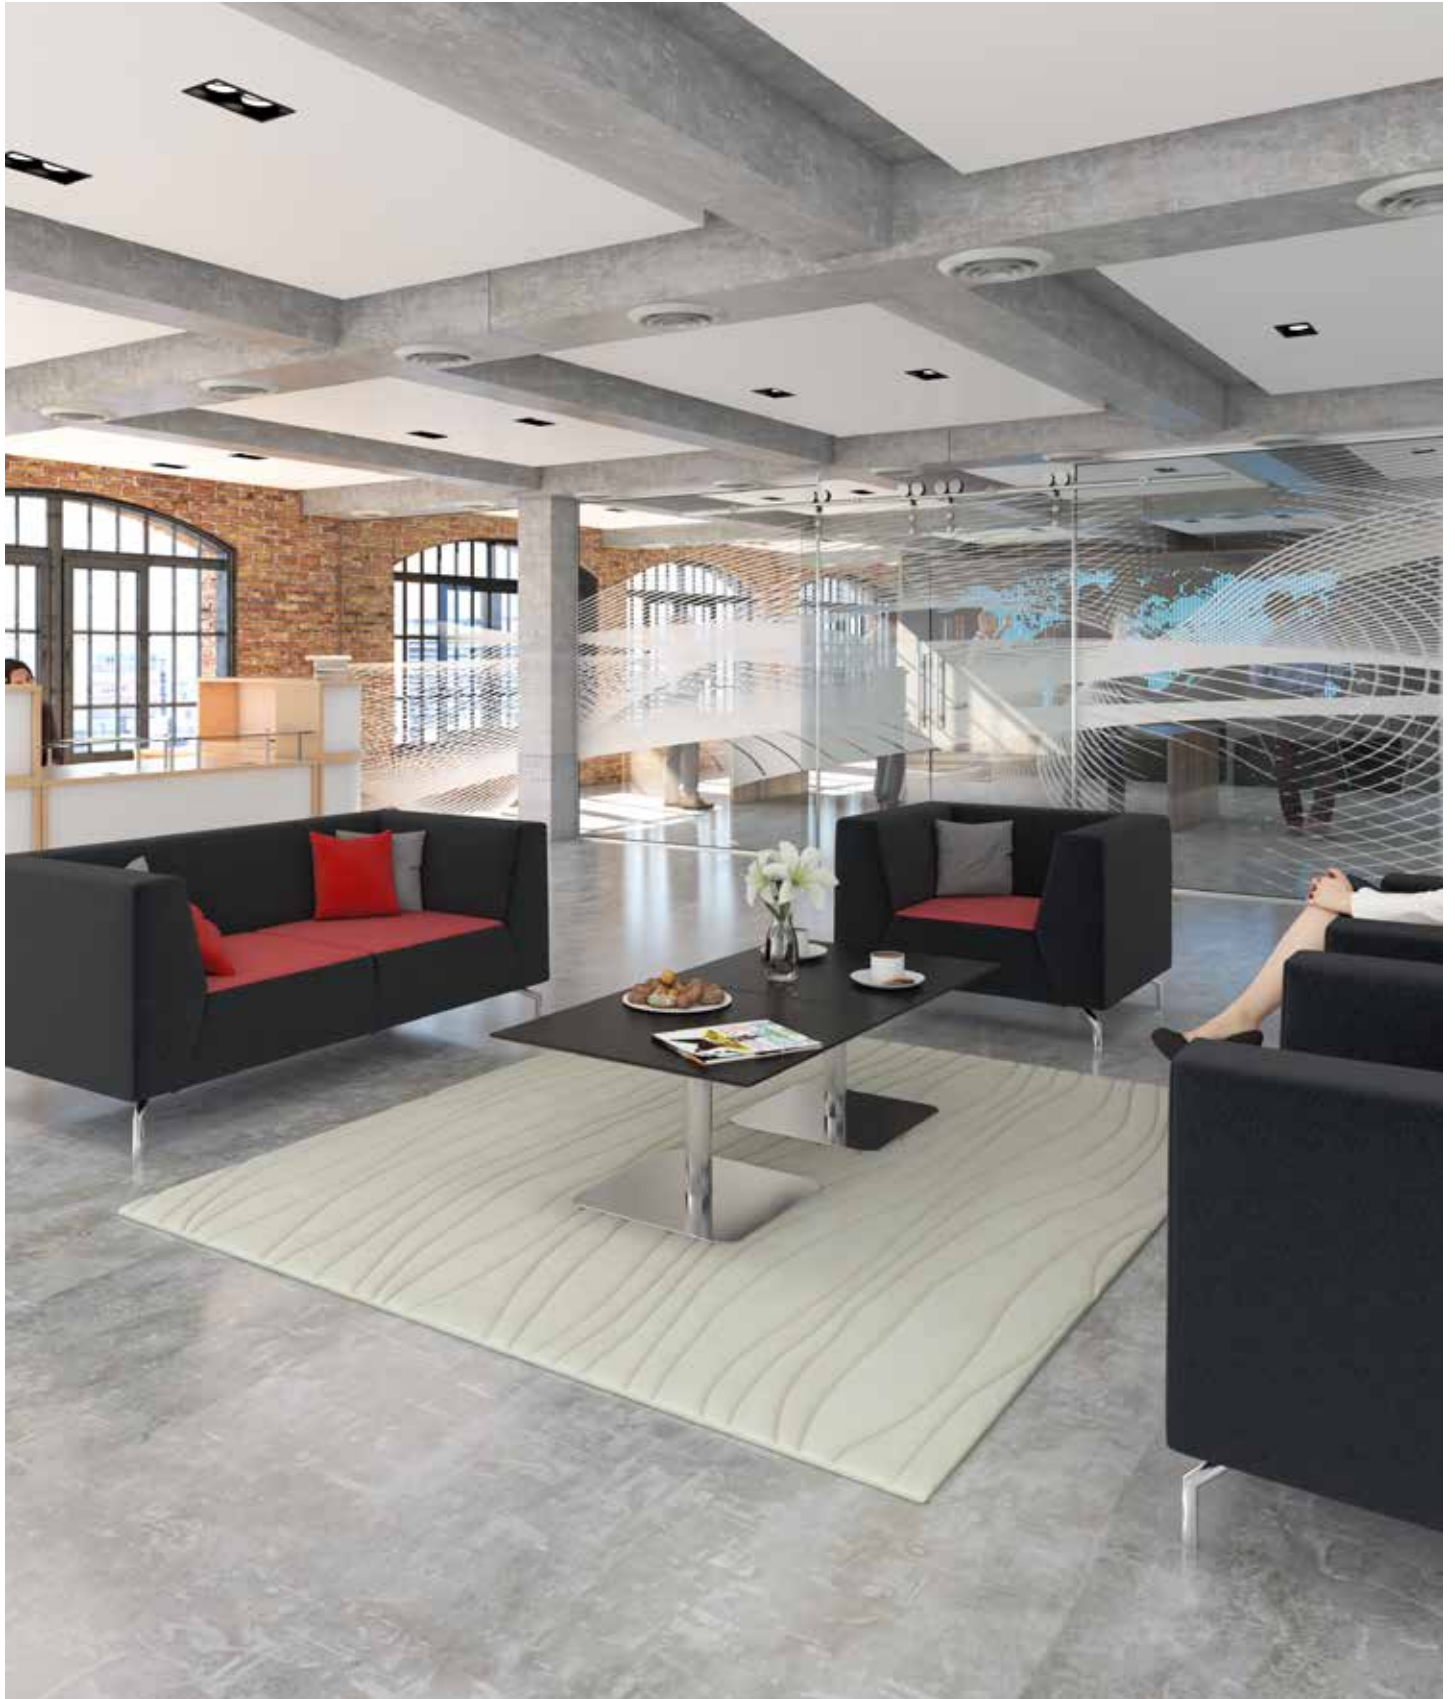

# ALBAN

*designer soft seating*

Add style, colour and interest to any office space with the Alban soft seating range, designed to provide the perfect solution to small and large breakout and reception areas. With so many seating designs and fabrics available, Alban will bring a touch of modernism to any office and keep both employees and customers content by offering them a relaxing zone they can appreciate away from their desks.

## ALBAN01-LOW

Low back single seater sofa with chrome legs

Width 985 • Depth 800 • Height 730

Fabric bands

A	B	C	D	E	F
£872	£935	£1045	£1155	£1260	£1544