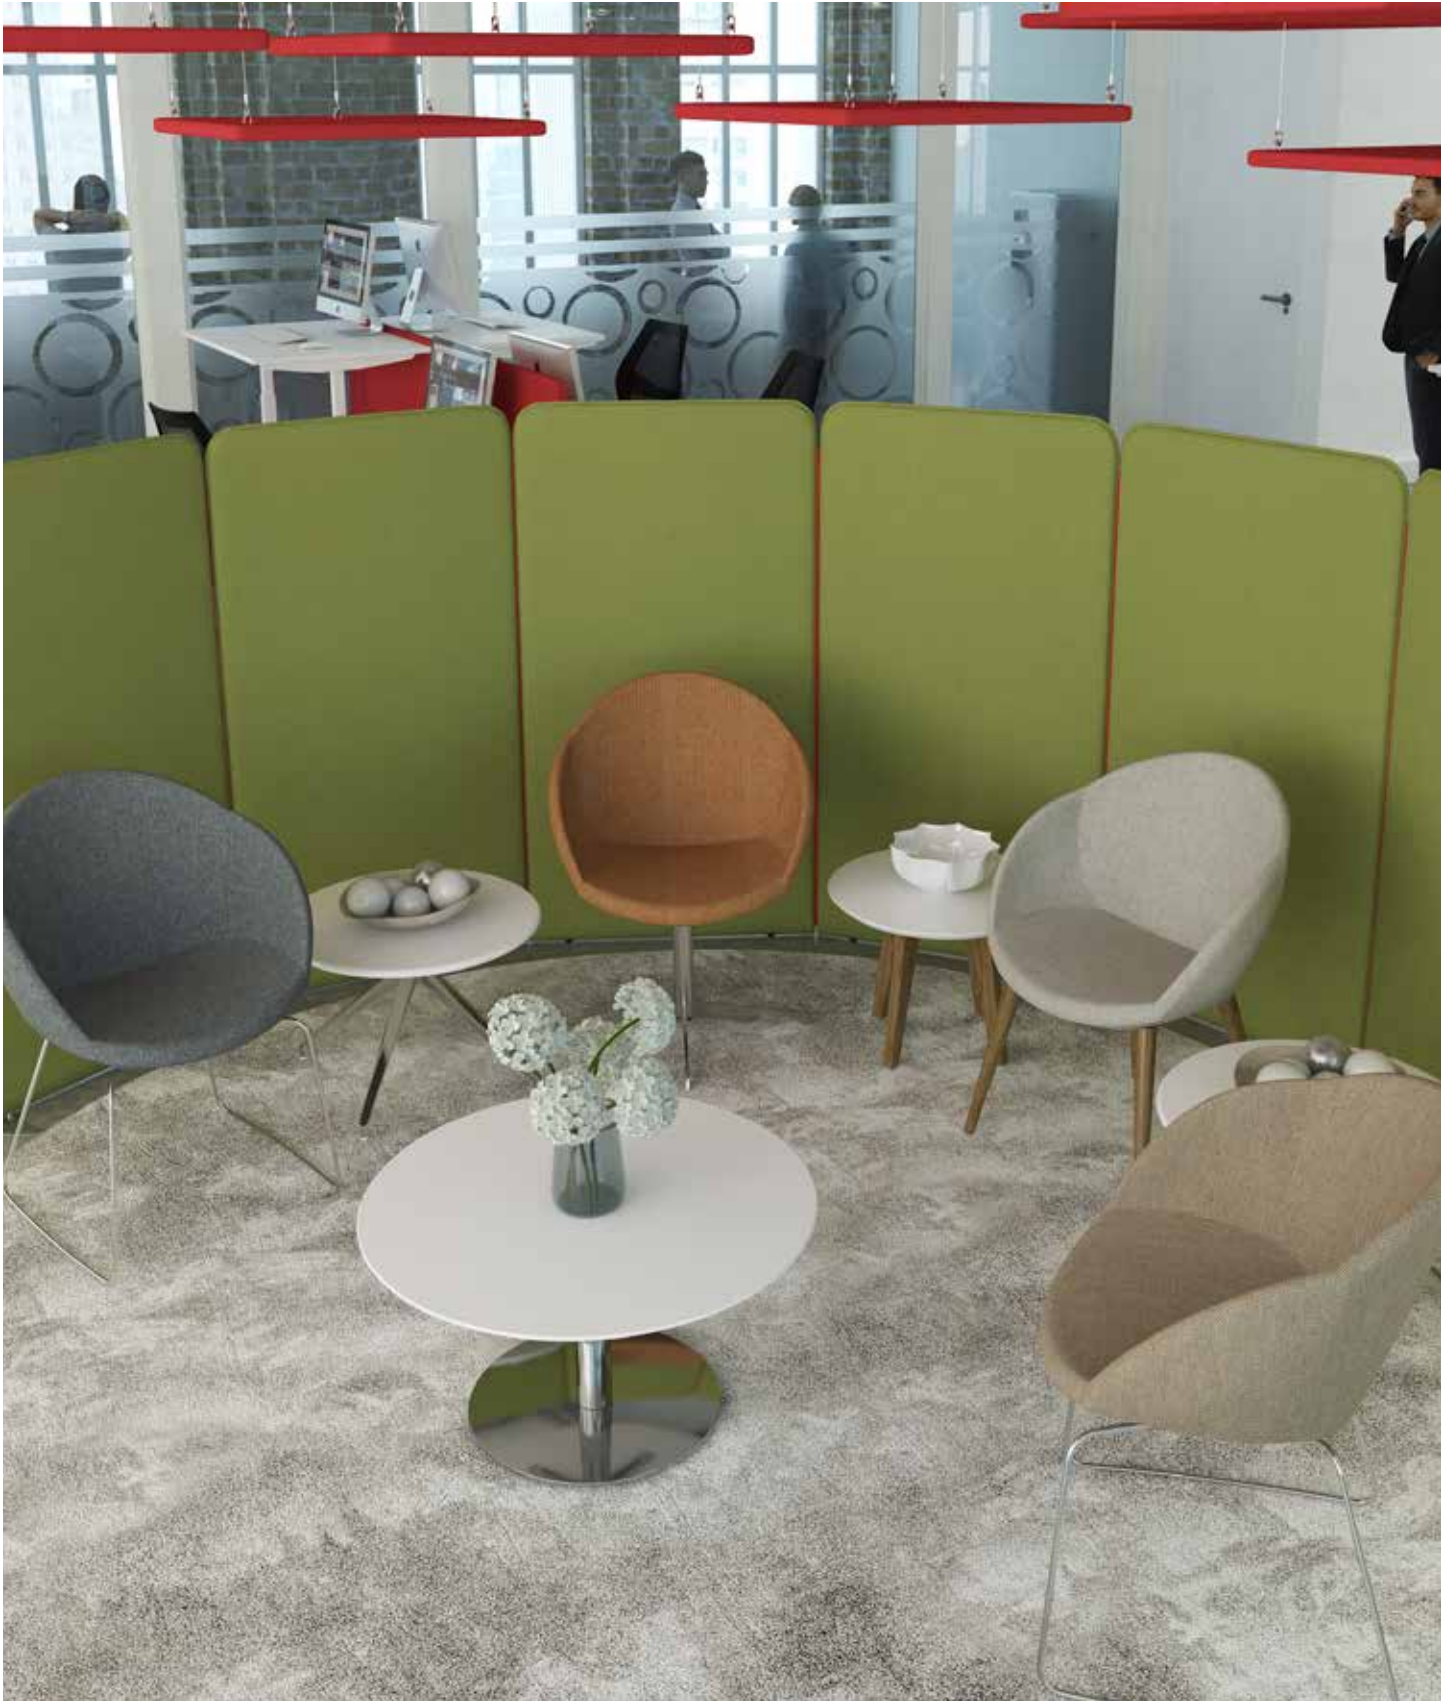

JOSS

JOSS

chic appeal seating

An exciting fusion of stylish design, sculpted contours and considered proportions, Joss is a lounge chair collection that is incredibly versatile and suitable for a wide range of lounge environments and informal meetings spaces. Available in a choice of distinct bases, including beech four-legged frames for a classic feel or chrome 4 star and sled bases for a contemporary look, the Joss range embodies luxury and elegance.

Joss

designer lounge chairs

JOS03

Single seater with pyramid oak legs

Width 830 • Depth 620 • Height 810

Fabric bands

A	B	C	D	E	F
£935	£987	£1040	£1092	£1197	£1302

JOS03-K

Single seater with pyramid black legs

Width 830 • Depth 620 • Height 810

Fabric bands

A	B	C	D	E	F
£935	£987	£1040	£1092	£1197	£1302

JOS04

Single seater with conical oak legs

Width 830 • Depth 620 • Height 810

Single seater with polished chrome sled frame

Width 830 • Depth 620 • Height 830

Fabric bands

A	B	C	D	E	F
£672	£725	£777	£830	£935	£1040

Contemporary, inviting design with the choice of 5 frame styles
Purposefully designed with deep-foamed seat and sculpted back and arms
Offers a relaxing and comfortable seating solution for employees and visitors
Make any work area look contemporary, vibrant and chic