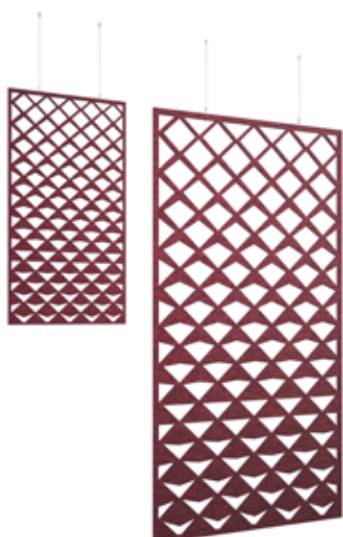

PIANO CHORDS

PIANO CHORDS

designer acoustic dividers

The simplistic beauty of the Piano Chords hanging acoustic panels is that they are available in five unique natural and geometric designs with a selection of colours, styles, and endless design possibilities. Piano Chords are hung from the ceiling with brackets and suspended tracks and act as a dividing curtain to provide the necessary combination of sound absorption and attenuation to control noise in interior environments.

PIANO CHORDS

designer acoustic dividers

BYGONE

Suspended acoustic panels

code	width	depth	height	Qty	RRP
PC126-B	600	12	1200	4	£1313
PC2412-B	1200	12	2400	1	£1155

EBONY

Suspended acoustic panels

code	width	depth	height	Qty	RRP
PC126-E	600	12	1200	4	£1313
PC2412-E	1200	12	2400	1	£1155

REFLECTION

Suspended acoustic panels

code	width	depth	height	Qty	RRP
PC126-R	600	12	1200	4	£1313
PC2412-R	1200	12	2400	1	£1155

Can be mixed and matched to create unique designs and add colour
 Lightweight and easy to fit to ceilings with supplied fittings
 Seamless combination of acoustics and aesthetics with 5 pattern options
 Ideal for absorbing sound in open plan office environments

SHATTER

Suspended acoustic panels

code	width	depth	height	Qty	RRP
PC126-S	600	12	1200	4	£1313
PC2412-S	1200	12	2400	1	£1155

UNION

Suspended acoustic panels

code	width	depth	height	Qty	RRP
PC126-U	600	12	1200	4	£1313
PC2412-U	1200	12	2400	1	£1155