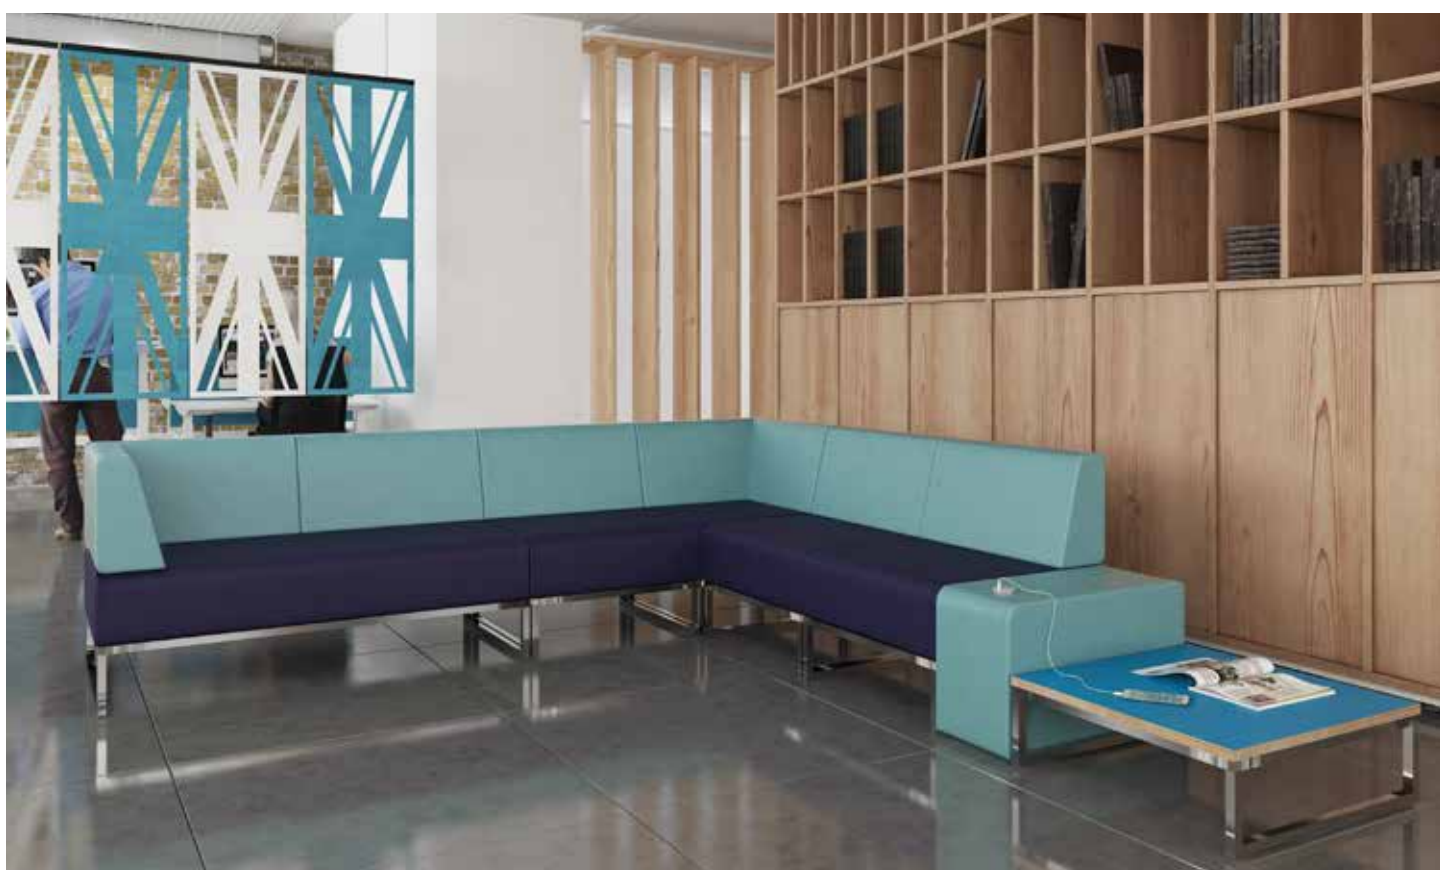

PIANO CHORDS

PIANO CHORDS

designer acoustic dividers

The simplistic beauty of the Piano Chords hanging acoustic panels is that they are available in five unique natural and geometric designs with a selection of colours, styles, and endless design possibilities. Piano Chords are hung from the ceiling with brackets and suspended tracks and act as a dividing curtain to provide the necessary combination of sound absorption and attenuation to control noise in interior environments.

PIANO CHORDS

designer acoustic dividers

BYGONE

Suspended acoustic panels

code	width	depth	height	Qty	RRP
PC126-B	600	12	1200	4	£1313
PC2412-B	1200	12	2400	1	£1155

EBONY

Suspended acoustic panels

code	width	depth	height	Qty	RRP
PC126-E	600	12	1200	4	£1313
PC2412-E	1200	12	2400	1	£1155

REFLECTION

Suspended acoustic panels

code	width	depth	height	Qty	RRP
PC126-R	600	12	1200	4	£1313
PC2412-R	1200	12	2400	1	£1155

Can be mixed and matched to create unique designs and add colour
 Lightweight and easy to fit to ceilings with supplied fittings
 Seamless combination of acoustics and aesthetics with 5 pattern options
 Ideal for absorbing sound in open plan office environments

SHATTER

Suspended acoustic panels

code	width	depth	height	Qty	RRP
PC126-S	600	12	1200	4	£1313
PC2412-S	1200	12	2400	1	£1155

UNION

Suspended acoustic panels

code	width	depth	height	Qty	RRP
PC126-U	600	12	1200	4	£1313
PC2412-U	1200	12	2400	1	£1155