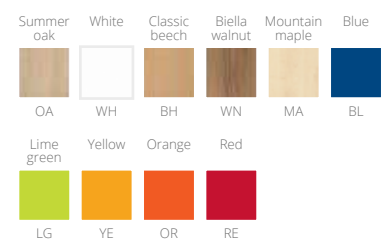

Select a laminate finish to create the perfect look

Outer laminate

Edge detail standard

Edge detail premium - add £50

Inner laminate

Mono

Duo

Trio

Outer, inner laminate and edge detail all one colour

Outer & inner laminate one colour, with different colour edge detail

Outer, inner laminate and edge detail all different colours

Dams Furniture Ltd
Charley Wood Road
Knowsley Industrial Park
Knowsley, Merseyside, L33 7SG