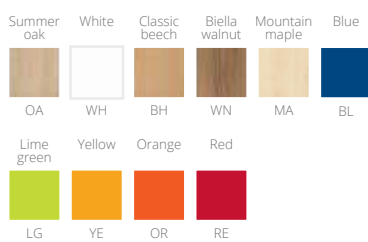

Table top and leg panels manufactured from 50mm MDF with slab ends
 Combine the outer and inner laminate colours with a choice of edge details
 Optional upholstered seat pads on benches in a choice of fabric colours
 Available with integrated power supply built in to the table

POSEUR TABLE

Poseur table with slab end legs

code	width	depth	height	RRP
SPTA12	1200	700	1050	£1418
SPTA16	1600	700	1050	£1523

Laminate options

Slab benches can be finished with 3 different options to suit any breakout or dining space

Select a laminate finish to create the perfect look

Outer laminate

Edge detail standard

Edge detail premium - add £50

Inner laminate

Mono

Duo

Trio

Outer, inner laminate and edge detail all one colour

Outer & inner laminate one colour, with different colour edge detail

Outer, inner laminate and edge detail all different colours

Dams Furniture Ltd
Charley Wood Road
Knowsley Industrial Park
Knowsley, Merseyside, L33 7SG