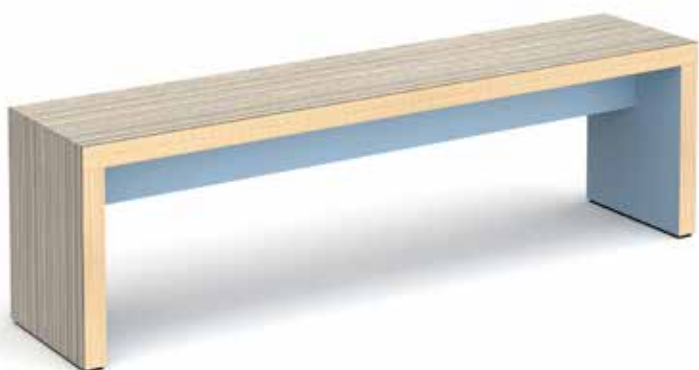

SLAB

SLAB

stylish benching solution

The Slab table and bench combination makes a real visual impact, with its stylish, chunky laminated top and leg panels that make it stand out in any breakout space or office canteen. The beauty of the Slab table and bench is all in the finish and colour. The table can be produced in a choice of laminate finishes and the bench seating is complemented with an upholstered seat pad available in a wide range of fabric options.

SLAB

dining table & benching

DINING TABLE

Dining table with slab end legs

code	width	depth	height	RRP
STA12	1200	700	710	£1470
STA16	1600	700	710	£1680
STA20	2000	700	710	£1890
STA24	2400	700	710	£2100

DINING BENCH

Dining bench with slab end legs

code	width	depth	height	RRP
SB10	1000	350	460	£683
SB14	1400	350	460	£788
SB18	1800	350	460	£840
SB22	2200	350	460	£893

UPHOLSTERED BENCH

Dining bench with upholstered seat pad and slab end legs

Table top and leg panels manufactured from 50mm MDF with slab ends
 Combine the outer and inner laminate colours with a choice of edge details
 Optional upholstered seat pads on benches in a choice of fabric colours
 Available with integrated power supply built in to the table