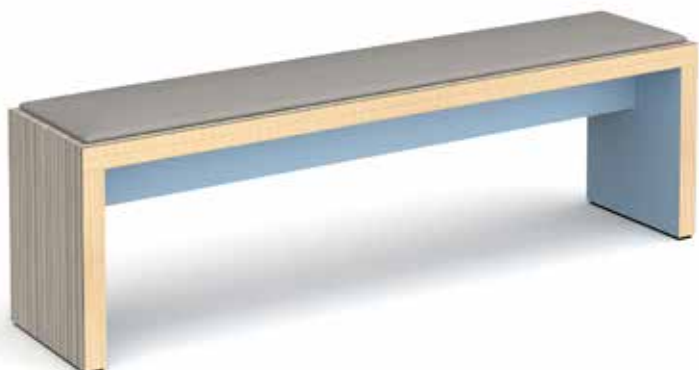

SLAB

SLAB

stylish benching solution

The Slab table and bench combination makes a real visual impact, with its stylish, chunky laminated top and leg panels that make it stand out in any breakout space or office canteen. The beauty of the Slab table and bench is all in the finish and colour. The table can be produced in a choice of laminate finishes and the bench seating is complemented with an upholstered seat pad available in a wide range of fabric options.

SLAB

dining table & benching

DINING TABLE

Dining table with slab end legs

code	width	depth	height	RRP
STA12	1200	700	710	£1470
STA16	1600	700	710	£1680
STA20	2000	700	710	£1890
STA24	2400	700	710	£2100

DINING BENCH

Dining bench with slab end legs

code	width	depth	height	RRP
SB10	1000	350	460	£683
SB14	1400	350	460	£788
SB18	1800	350	460	£840
SB22	2200	350	460	£893

UPHOLSTERED BENCH

Dining bench with upholstered seat pad and slab end legs

Table top and leg panels manufactured from 50mm MDF with slab ends
 Combine the outer and inner laminate colours with a choice of edge details
 Optional upholstered seat pads on benches in a choice of fabric colours
 Available with integrated power supply built in to the table