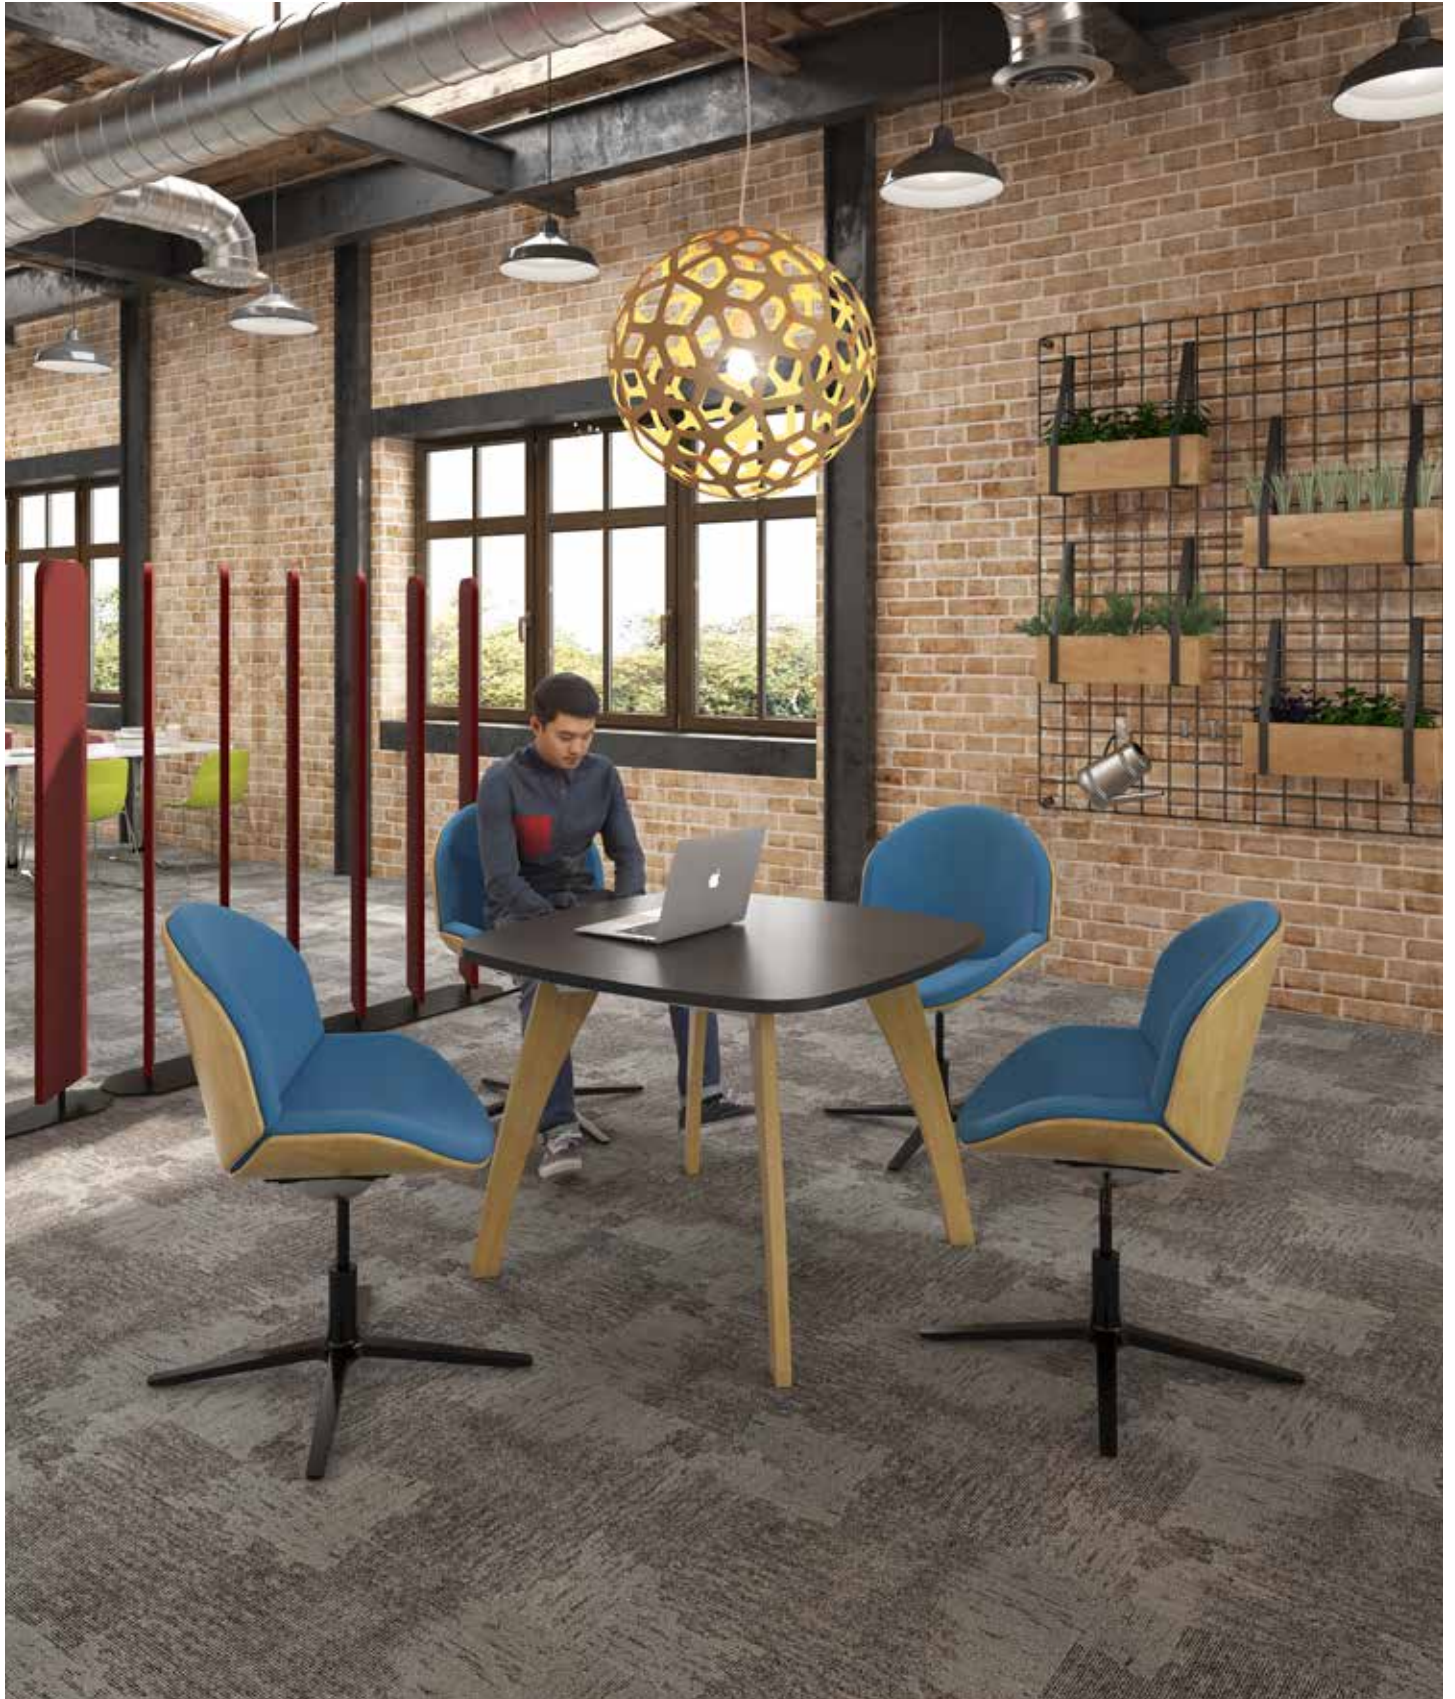

# TWIST & SHOUT

*retro designer seating*

The graceful curves and refined shape of the Twist & Shout chairs offer a welcoming place to work casually and comfortably. The chic frame design provides a contoured platform that supports sophistication, a welcoming seat and two expressive back shapes that both combine the pleasure of a warm embrace with a versatility suitable for any office environment. The 3 base styles and tablet arm option also make them ideal for classrooms, common areas, and meeting rooms.